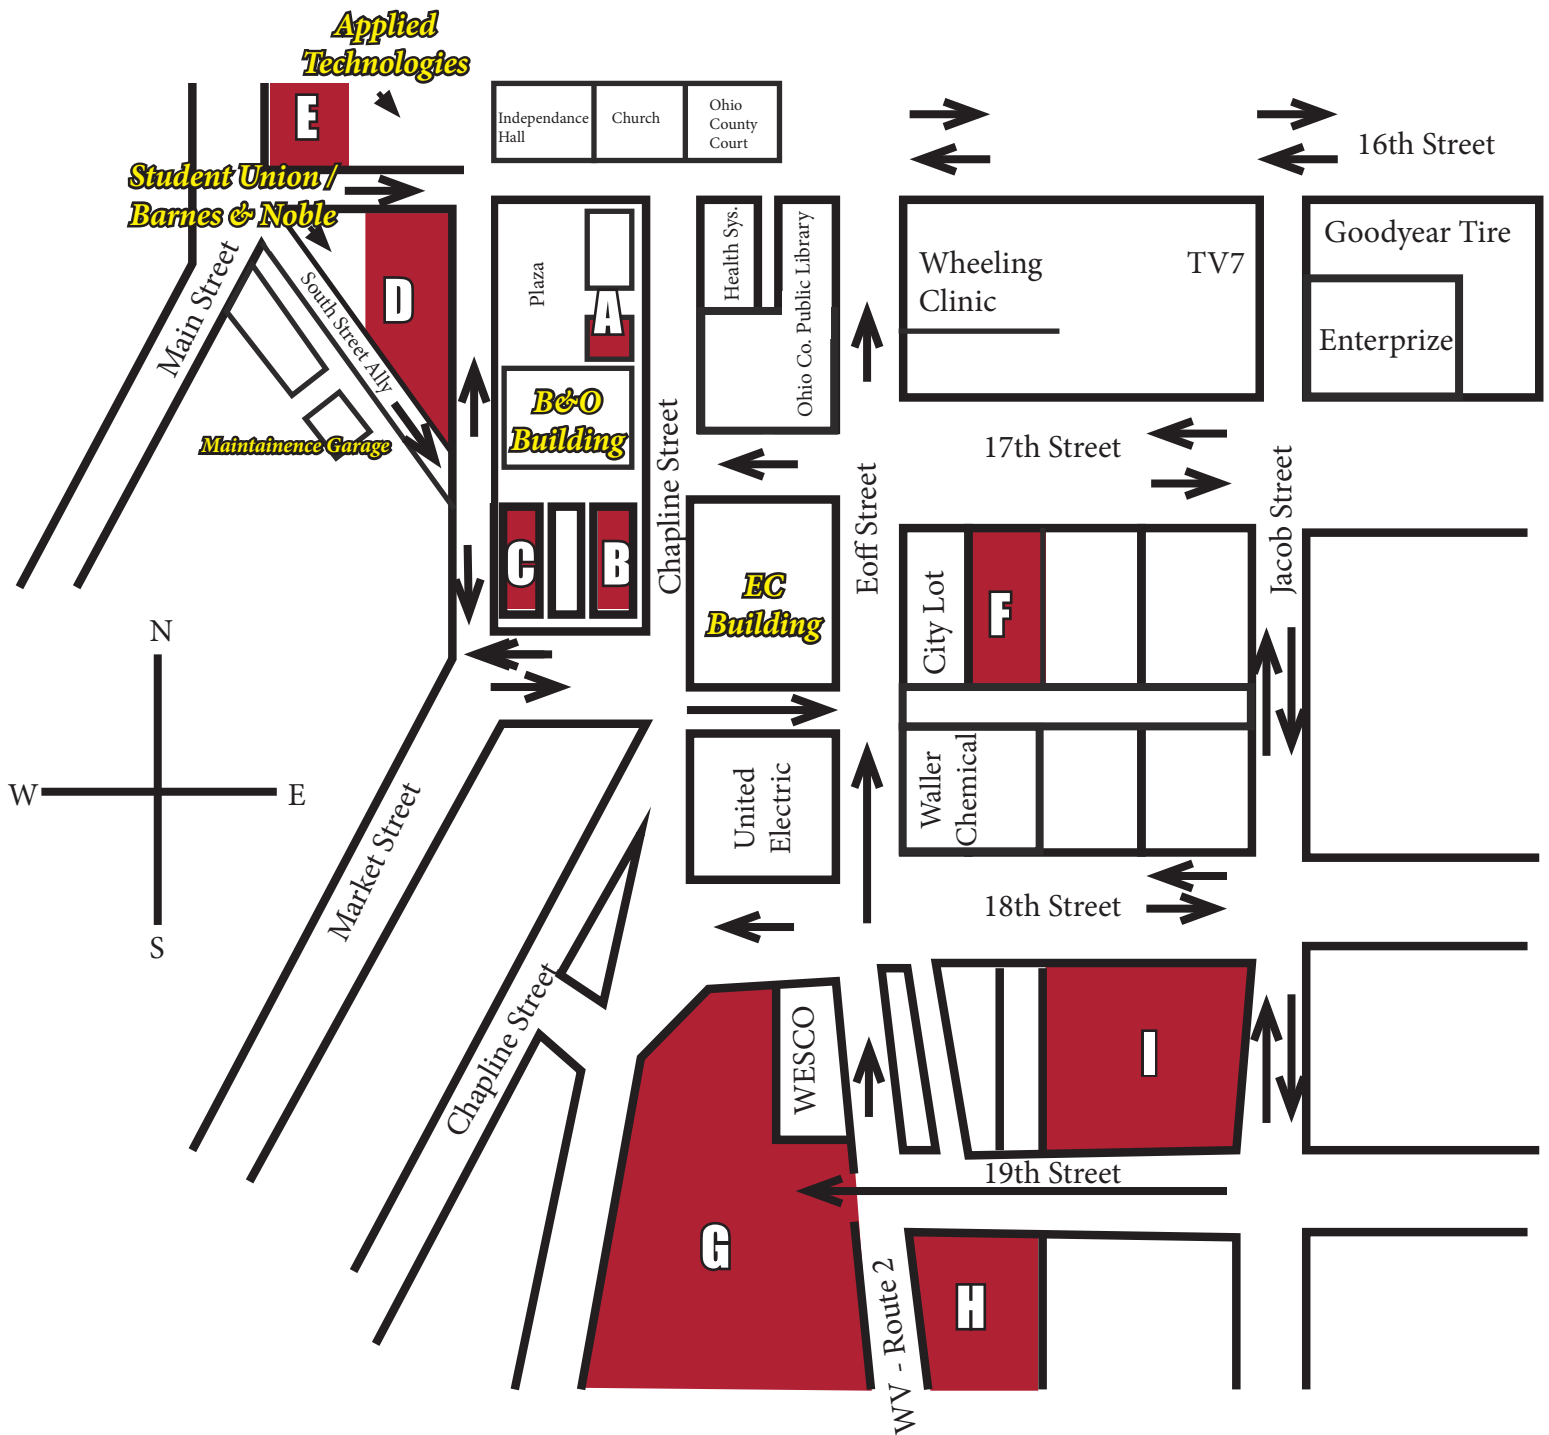

WHEELING CAMPUS PARKING

Lot A - B & O Front Lot "Visitors"

Lot B - B & O South East

(Business Office End)

Lot C - B & O South West

(President's Office End)

Lot D - Student Union /

Barnes & Noble

Lot E - Applied Technology Center

Lot F - 17th Street

Lot G - WESCO

Lot H - 19th Street

Lot I - 18th Street