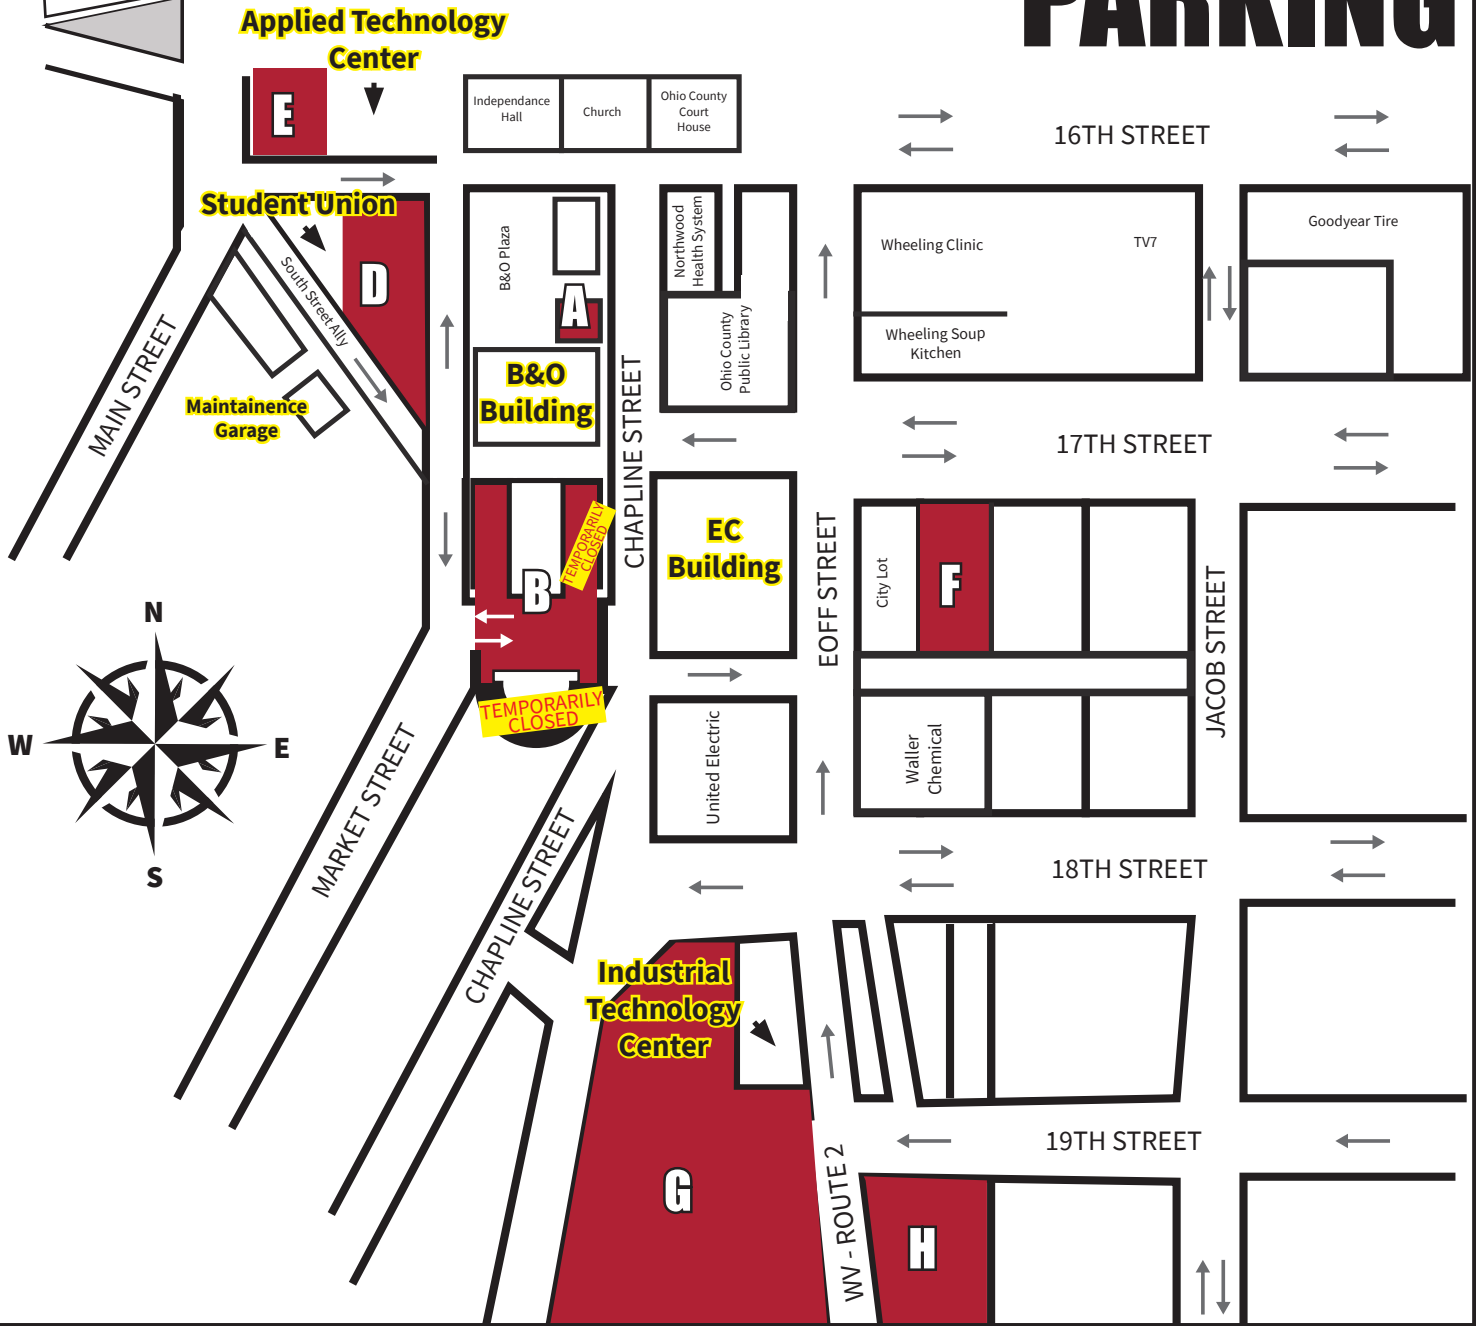

WHEELING CAMPUS PARKING

12/20

WVNCC PERMIT PARKING

Lot B - B&O Back Lots

ECS (SEMI-CIRCLE) PORTION TEMPORARILY CLOSED

CHAPLINE STREET PORTION TEMPORARILY CLOSED

Lot D - Student Union

Lot E - Applied Technology Center

Lot F - 17th Street

Lot G - Industrial Technology Center

Lot H - 19th Street

Lot A - B & O Front Lot - VISITOR PARKING ONLY