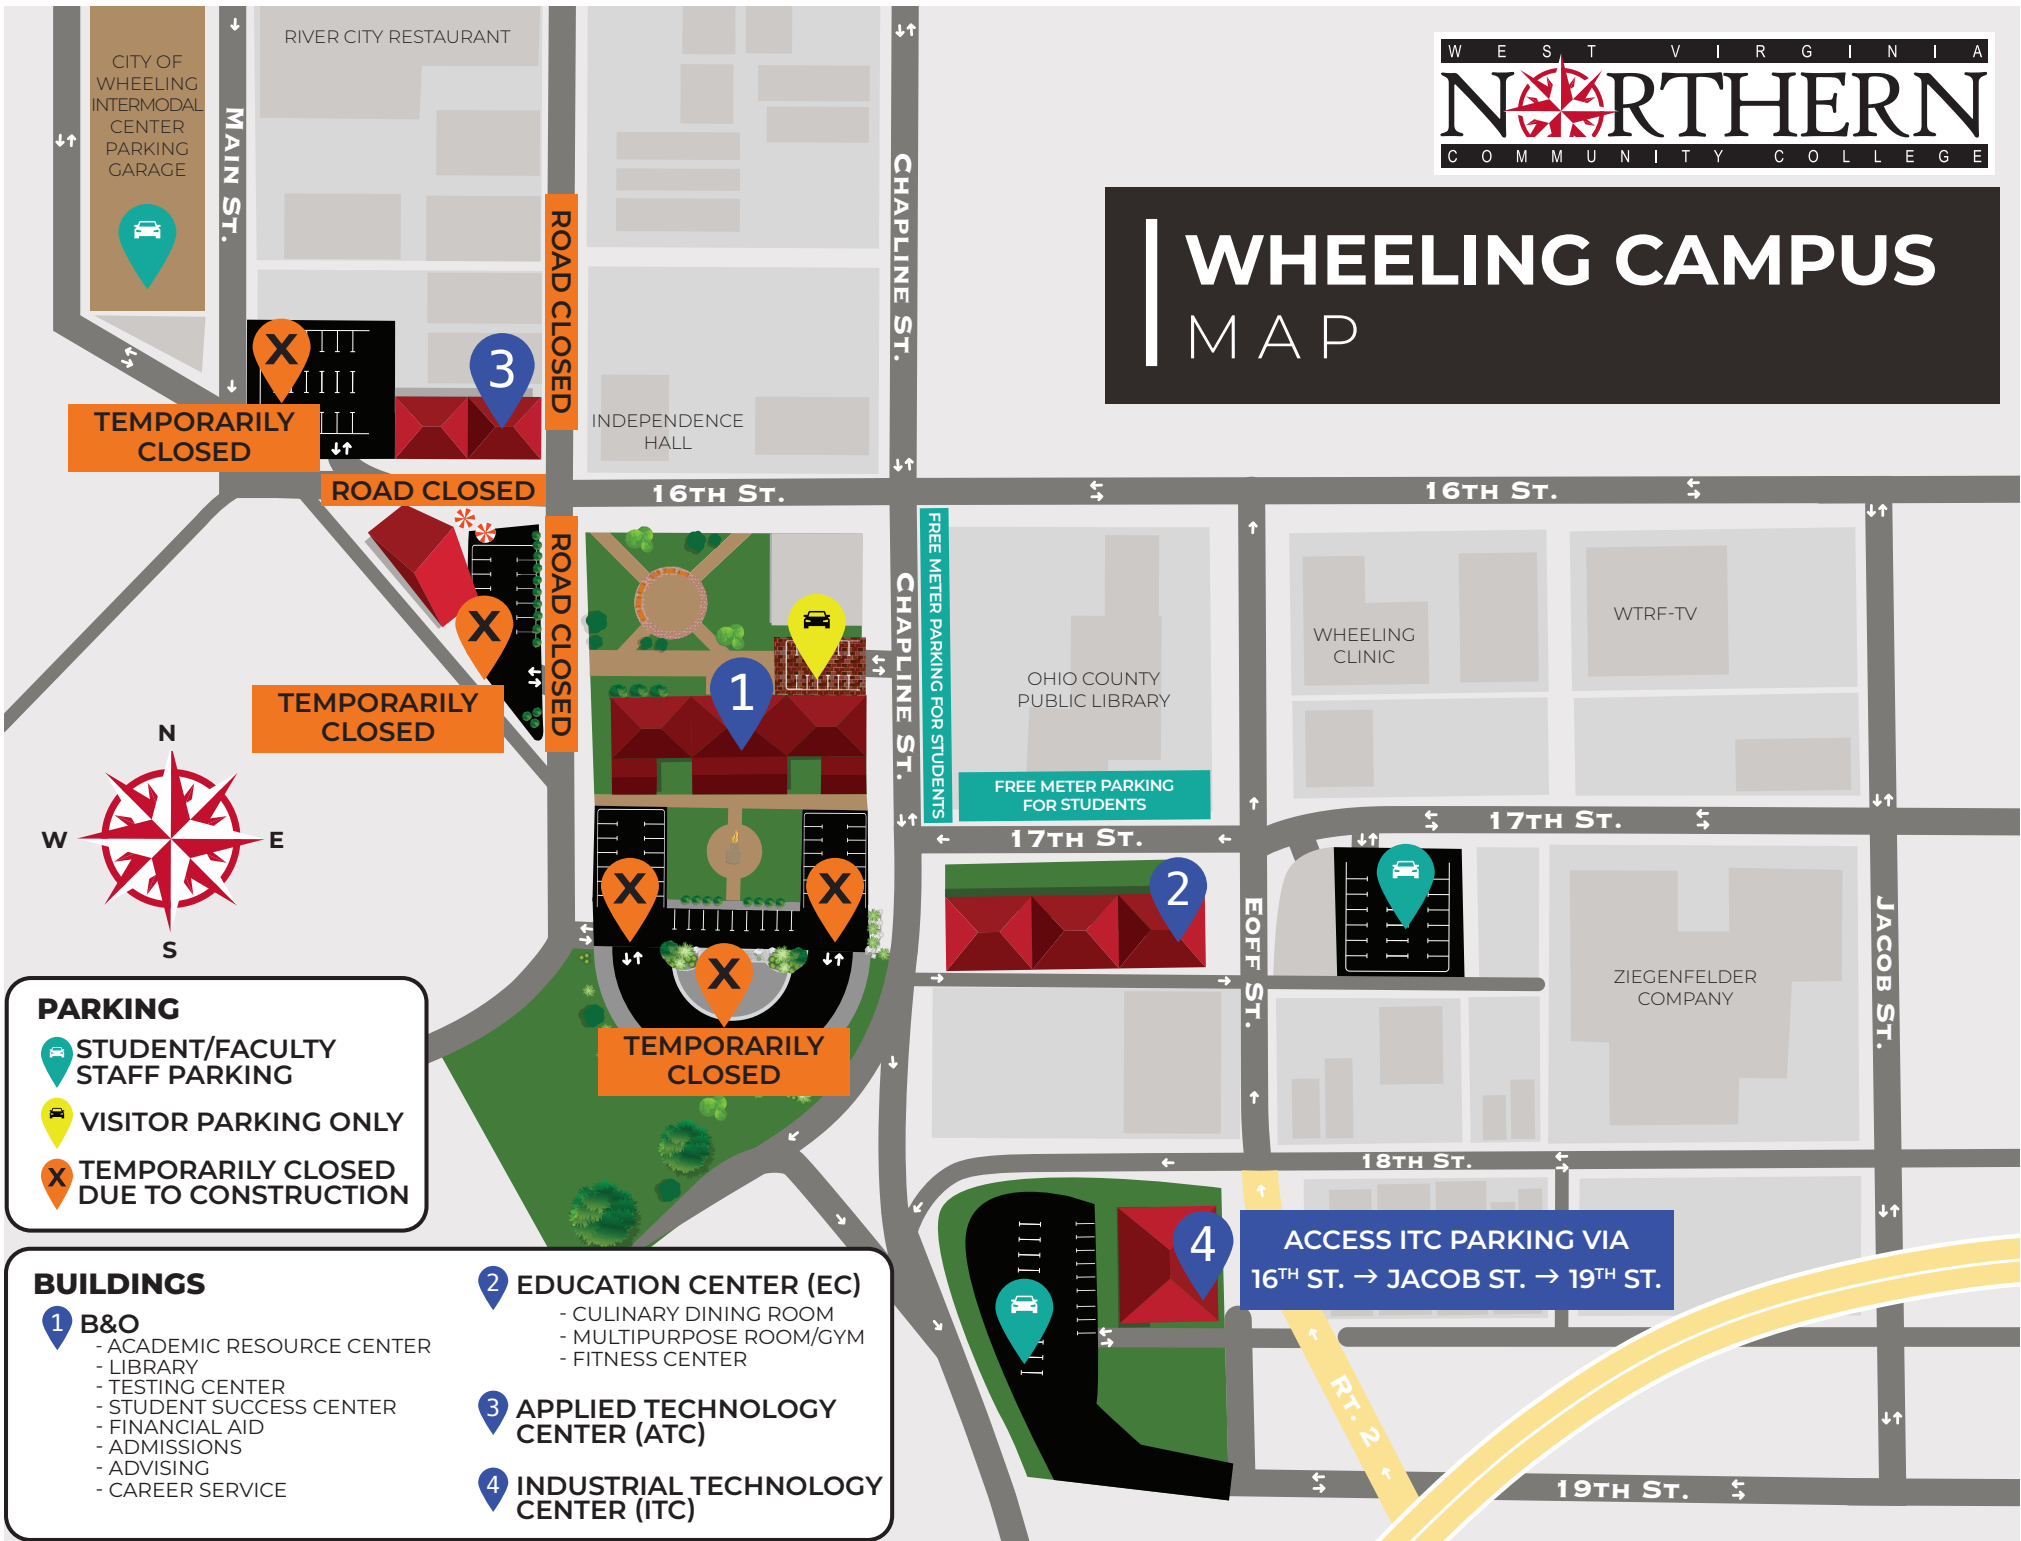

WHEELING CAMPUS MAP

TEMPORARILY CLOSED

ROAD CLOSED

ROAD CLOSED

ROAD CLOSED

TEMPORARILY CLOSED

TEMPORARILY CLOSED

ACCESS ITC PARKING VIA
 16TH ST. → JACOB ST. → 19TH ST.

PARKING

- STUDENT/FACULTY STAFF PARKING
- VISITOR PARKING ONLY
- TEMPORARILY CLOSED DUE TO CONSTRUCTION

BUILDINGS

- 1 B&O**
 - ACADEMIC RESOURCE CENTER
 - LIBRARY
 - TESTING CENTER
 - STUDENT SUCCESS CENTER
 - FINANCIAL AID
 - ADMISSIONS
 - ADVISING
 - CAREER SERVICE
- 2 EDUCATION CENTER (EC)**
 - CULINARY DINING ROOM
 - MULTIPURPOSE ROOM/GYM
 - FITNESS CENTER
- 3 APPLIED TECHNOLOGY CENTER (ATC)**
- 4 INDUSTRIAL TECHNOLOGY CENTER (ITC)**