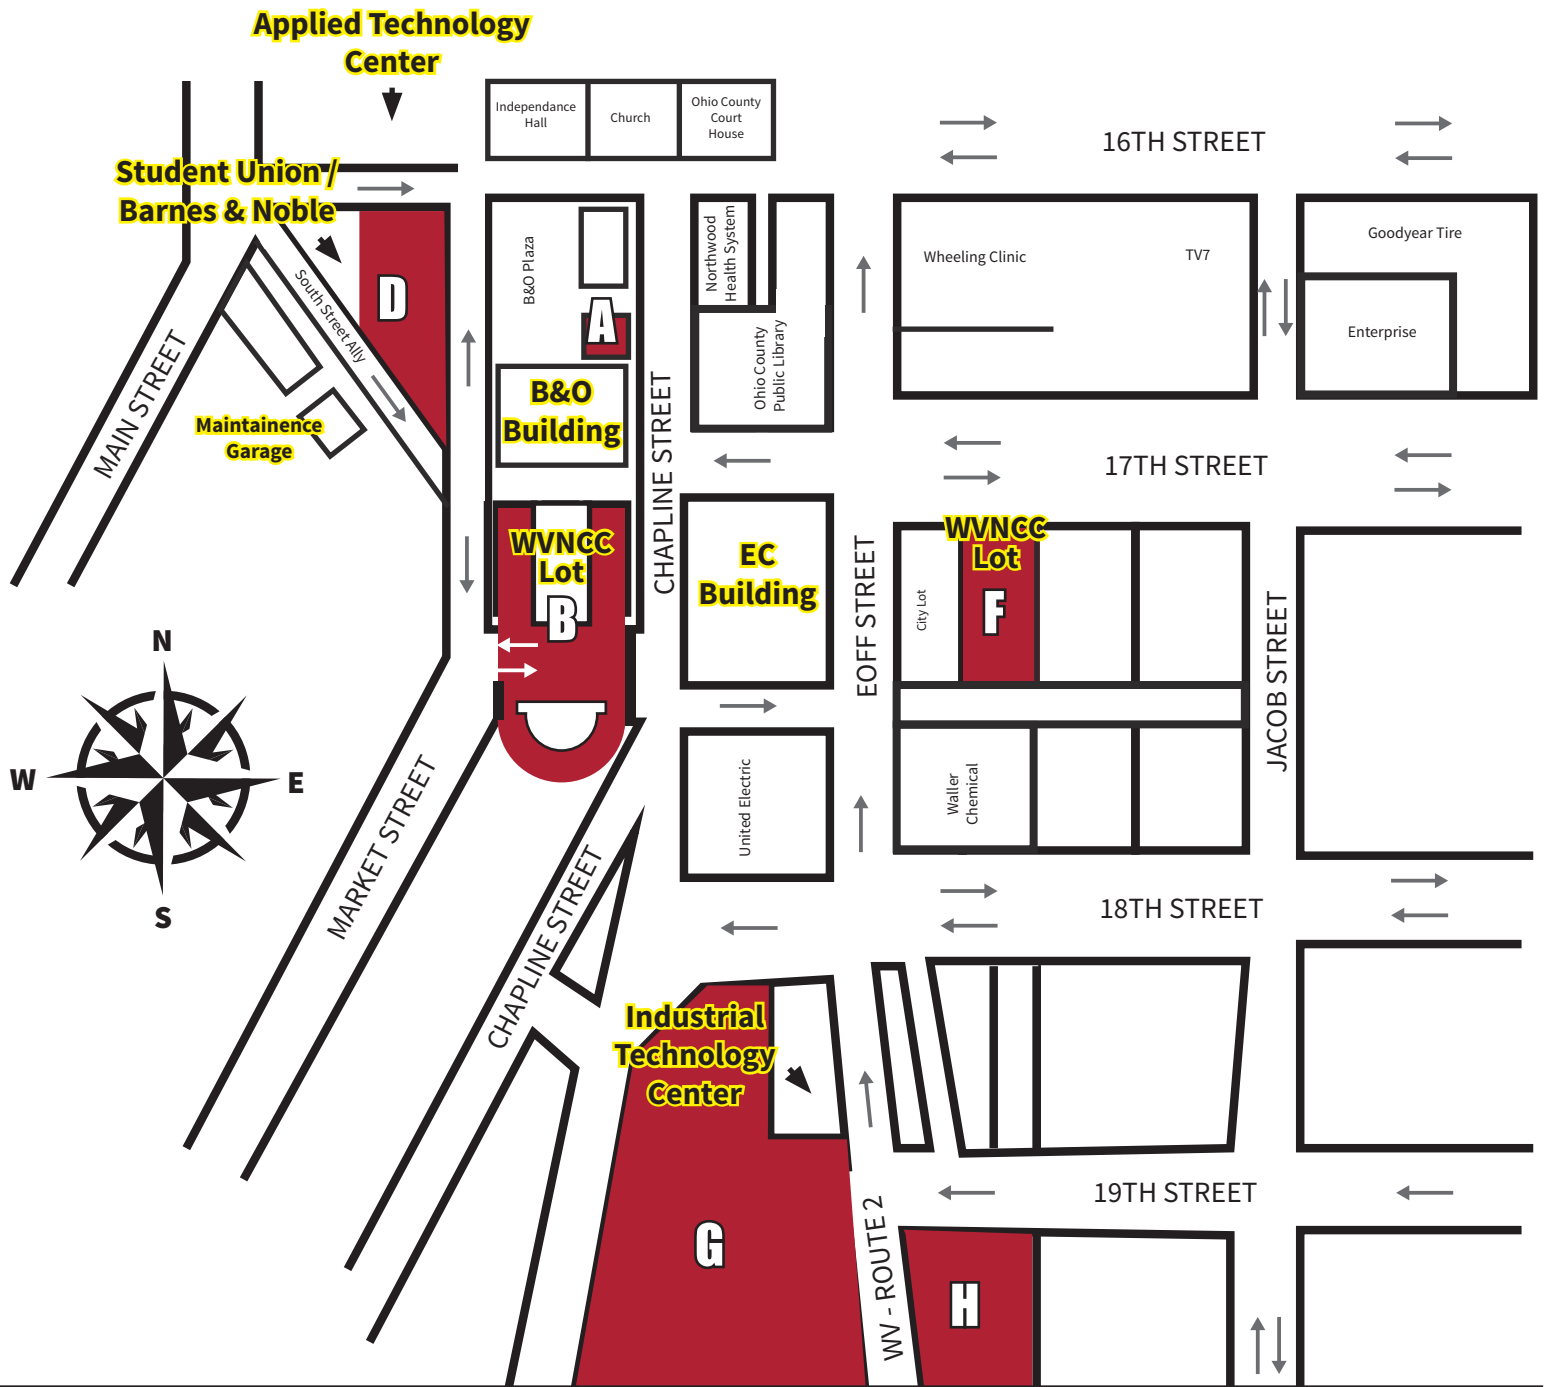

WHEELING CAMPUS PARKING

WVNCC PERMIT PARKING

Lot A - B & O Front Lot
VISITOR PARKING ONLY

Lot D - Student Union /Barnes & Noble
CUSTOMER PARKING ONLY

Lot B - B&O Back Lots

Lot F - 17th Street

Lot G - Industrial Technology Center

Lot H - 19th Street