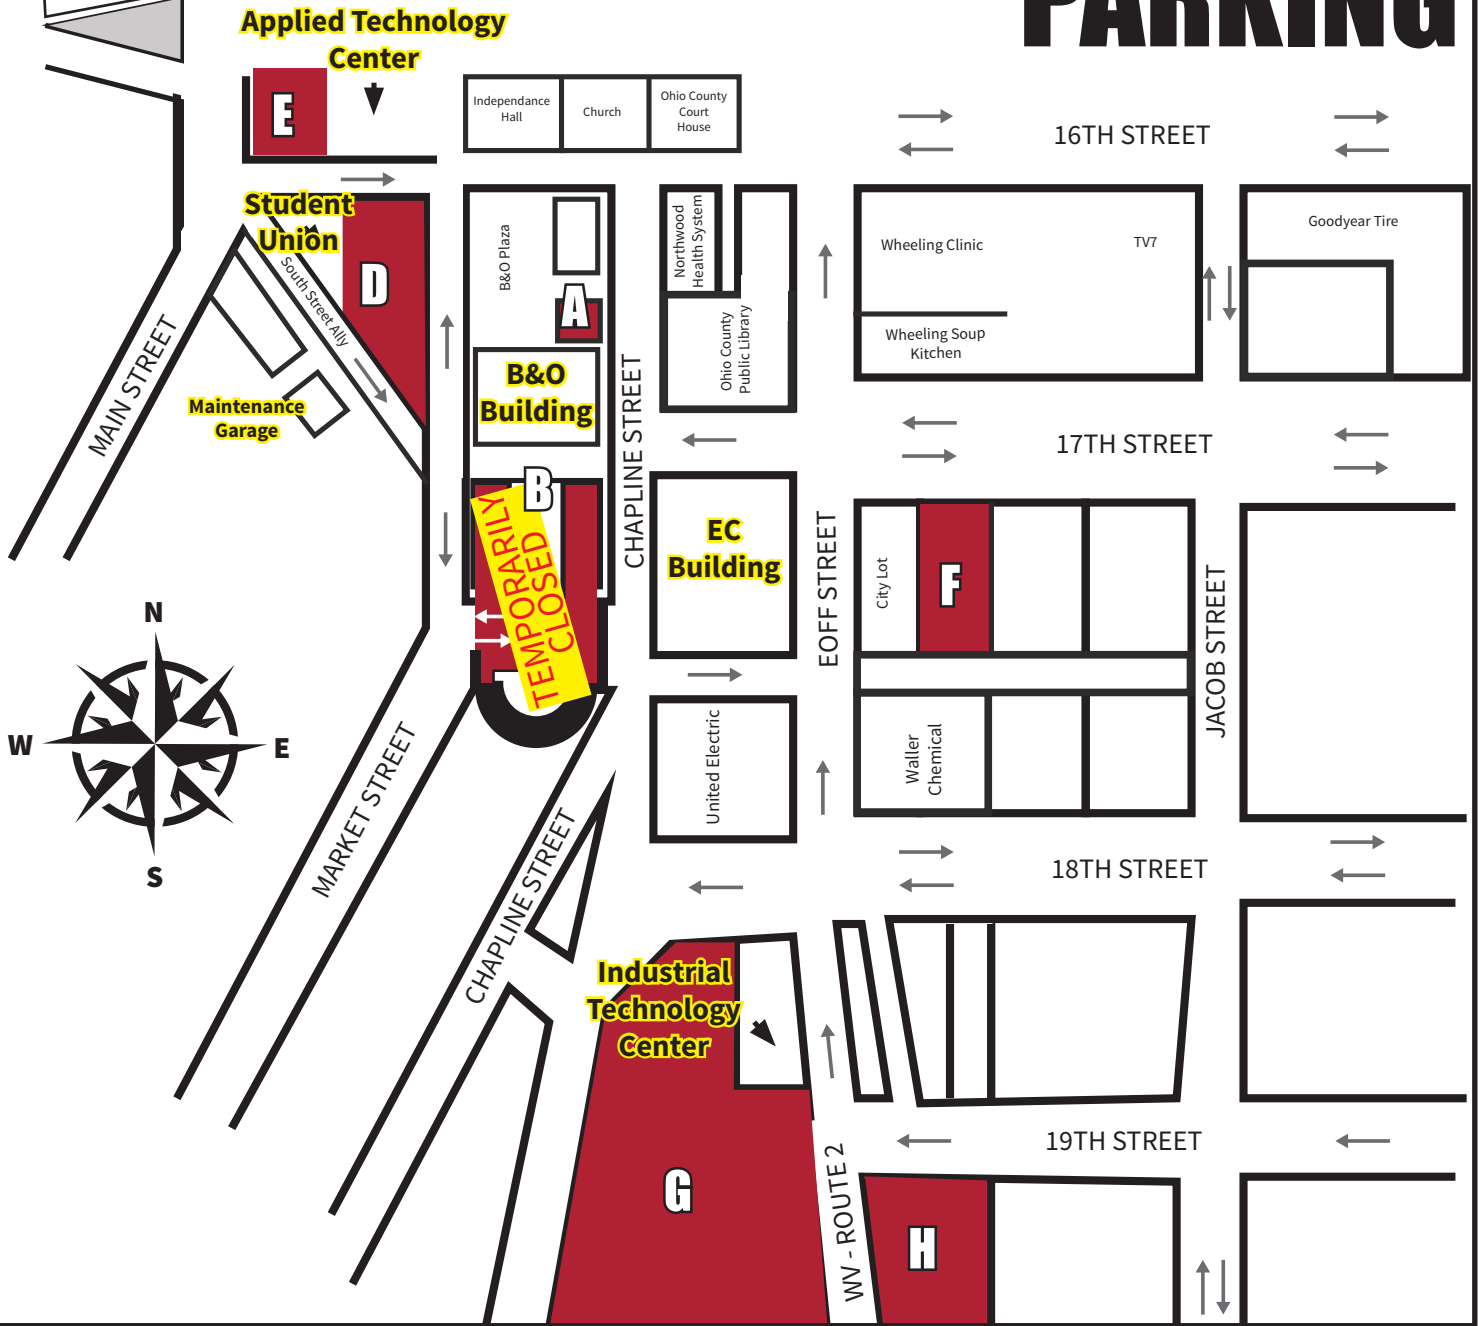

WHEELING CAMPUS PARKING

3/21

WVNCC PERMIT PARKING

Lot B - B&O Back Lots

ALL SECTIONS TEMPORARILY CLOSED

Lot D - Student Union

Lot E - Applied Technology Center

Lot F - 17th Street

Lot G - Industrial Technology Center

Lot H - 19th Street

Lot A - B & O Front Lot - VISITOR PARKING ONLY